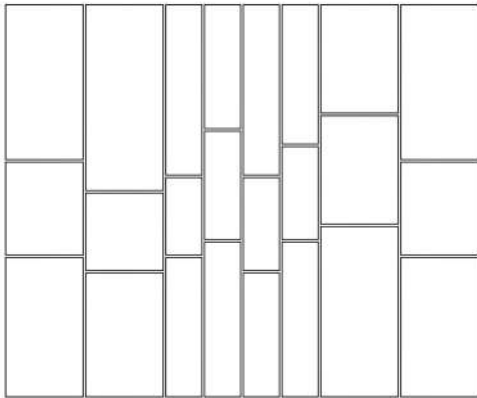

CANTERBURY STONE

PRODUCT SPECIFICATIONS

89 x 89 x various(mm)

3.5" x 3.5" x various (in)

89 x 190 x various (mm)

3.5" x 7.5" x various (in)

89 x 292 x various (mm)

3.5" x 11.5" x various (in)

PRODUCT DATA

PRODUCT	STONES/BRICKS	SQUARE FOOT		PIECES			WEIGHT
		SKID	LAYER	SKID	LAYER	SQ FT	SKID
CANTERBURY STONE	SMALL/MEDIUM	78	13	72-S	12-S	N/A	2898
	LARGE	72	12	48	8	N/A	2423

BUNDLE OVERVIEW

CANTERBURY STONE SMALL/ MEDIUM